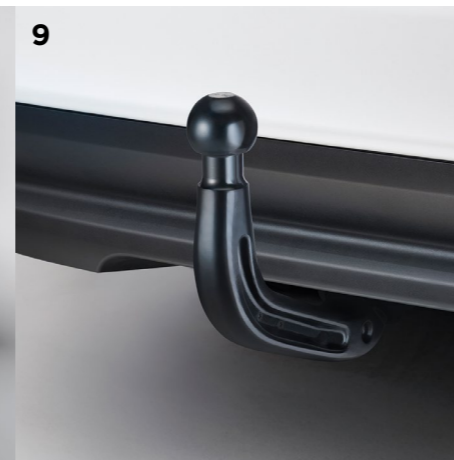

9

9. TOWING SYSTEMS

Bespoke towing systems for XE, providing up to 1,800kg towing capacity. Choose from manually detachable or electrically deployable towing systems, designed to ensure a clean look when not in use. For fitment a towing electrics module and a choice of rear valance (dependent on engine derivative) are required. Not applicable on XE S.