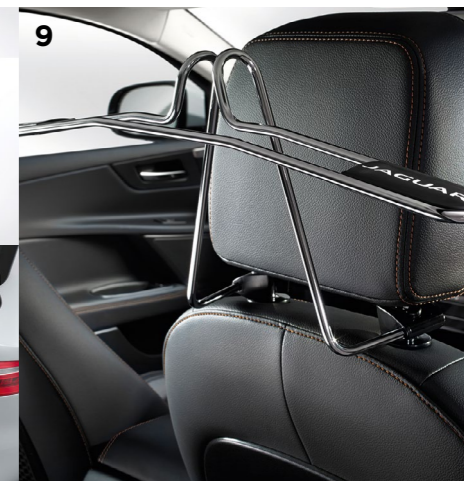

9

9. HEADREST MOUNTED COAT HANGER

The Jaguar coat hanger is a headrest mounted solution featuring Jaguar branding and a chromed 'spring fit' construction. Mounting simply and securely this coat hanger is easy to fit and remove and provides a convenient stowage point to keep clothing wrinkle free.